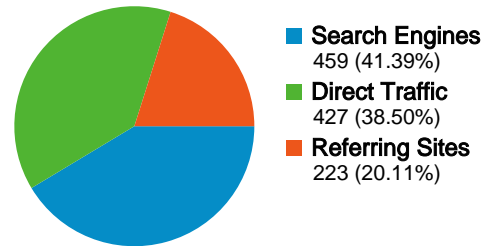

All traffic sources sent a total of 1,109 visits

-  38.50% Direct Traffic
-  20.11% Referring Sites
-  41.39% Search Engines

Top Traffic Sources

| Sources | Visits | % visits | Keywords | Visits | % visits |
|------------------------|--------|----------|----------------------|--------|----------|
| google (organic) | 457 | 41.21% | vidovszky | 119 | 25.93% |
| (direct) ((none)) | 427 | 38.50% | vidovszky család | 69 | 15.03% |
| bet.bme.hu (referral) | 42 | 3.79% | 'vidovszky béla' | 14 | 3.05% |
| us.mg1.mail.yahoo.com | 27 | 2.43% | "bata álmos" | 8 | 1.74% |
| us.f315.mail.yahoo.com | 19 | 1.71% | "vidovszky istvánné" | 3 | 0.65% |